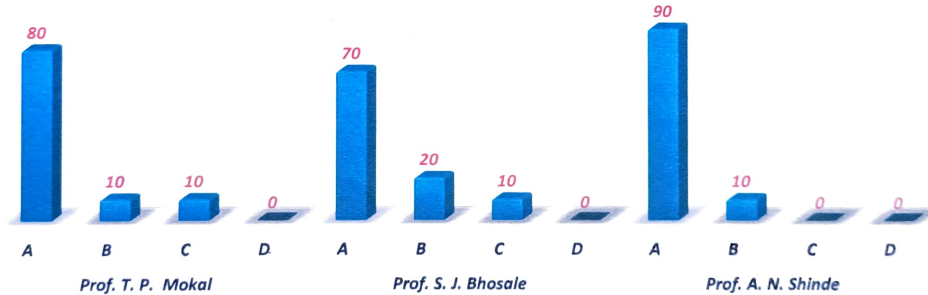

Konkan Education Society's
Dr. C. D. Deshmukh Commerce and Sau. K. G. Tamhane Arts College
Roha, Dist. Raigad – 402109

Students Feedback on Teachers Year 2020 – 21 Class: T.Y.B.A. History & Geography 3rd Unit Respondents – 10

Subjects	Prof. T. P. Mokal				Prof. S. J. Bhosale				Prof. A. N. Shinde			
	A	B	C	D	A	B	C	D	A	B	C	D
Number of Responses	8	1	1	0	7	2	1	0	9	1	0	0
%	80	10	10	0	70	20	10	0	90	10	0	0

TYBA History & Geography Dept Students Feedback on Teachers Year 2020 - 21 In (%) Respondents – 10

A
Principal
K.E.S. Dr.C.D.Deshmukh
Comm. & Sau. K.G.T. Arts
College, Roha - Raigad.