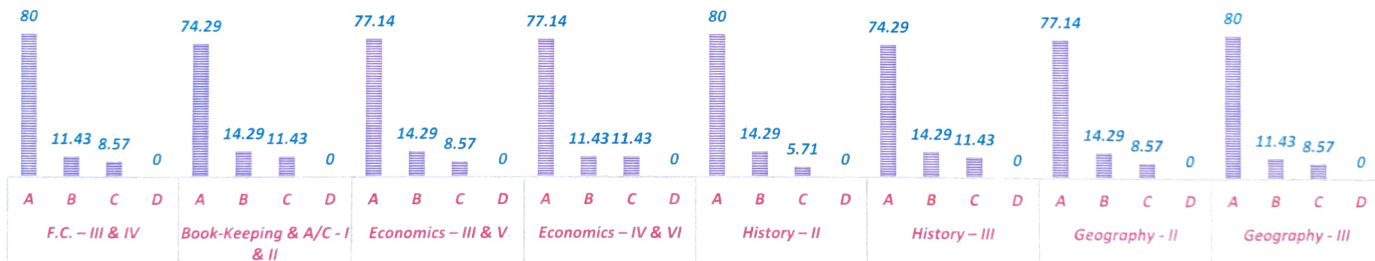

Konkan Education Society's
Dr. C. D. Deshmukh Commerce and Sau. K. G. Tamhane Arts College
Roha, Dist. Raigad – 402109

Students Feedback on Subjects Year 2020 – 21 Class: S.Y.B.A. Respondents – 35

Subjects	F.C. – III & IV				Book-Keeping & A/C - I & II				Economics – III & V				Economics – IV & VI			
Grade	A	B	C	D	A	B	C	D	A	B	C	D	A	B	C	D
Number of Responses	28	4	3	0	26	5	4	0	27	5	3	0	27	4	4	0
%	80.00	11.43	8.57	0.00	74.29	14.29	11.43	0.00	77.14	14.29	8.57	0.00	77.14	11.43	11.43	0.00

Subjects	History – II				History – III				Geography - II				Geography - III			
Grade	A	B	C	D	A	B	C	D	A	B	C	D	A	B	C	D
Number of Responses	28	5	2	0	26	5	4	0	27	5	3	0	28	4	3	0
%	80.00	14.29	5.71	0.00	74.29	14.29	11.43	0.00	77.14	14.29	8.57	0.00	80.00	11.43	8.57	0.00

SYBA Students Feedback on Subjects Year 2020 - 21 In (%) Respondents – 35

Principal
K.E.S. Dr.C.D. Deshmukh
Comm. & Sau. K.G.T. Arts
College, Roha - Raigad.