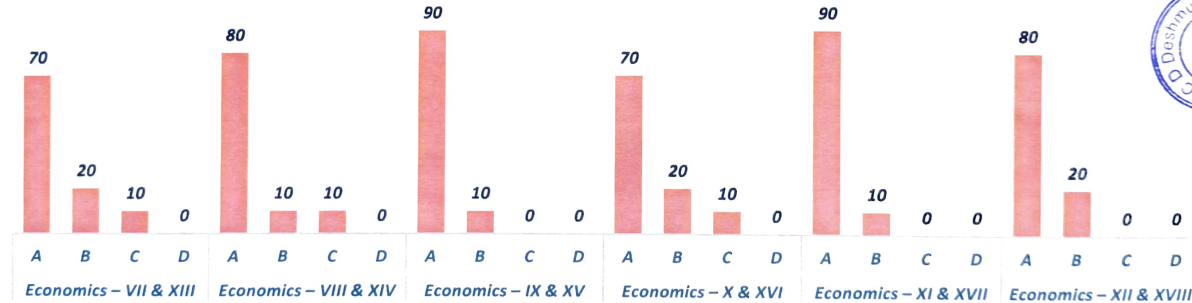

Konkan Education Society's
Dr. C. D. Deshmukh Commerce and Sau. K. G. Tamhane Arts College
Roha, Dist. Raigad – 402109

Students Feedback on Subjects Year 2020 – 21 Class: T.Y.B.A. Economics 6 Unit Respondents – 10

Subjects	Economics – VII & XIII				Economics – VIII & XIV				Economics – IX & XV				Economics – X & XVI				Economics – XI & XVII				Economics – XII & XVIII			
	A	B	C	D	A	B	C	D	A	B	C	D	A	B	C	D	A	B	C	D	A	B	C	D
Grade	7	2	1	0	8	1	1	0	9	1	0	0	7	2	1	0	9	1	0	0	8	2	0	0
Number of Responses	7	2	1	0	8	1	1	0	9	1	0	0	7	2	1	0	9	1	0	0	8	2	0	0
%	70	20	10	0	80	10	10	0	90	10	0	0	70	20	10	0	90	10	0	0	80	20	0	0

TYBA Economics 6th Unit Dept. Students Feedback on Subjects Year 2020 - 21 in (%) Respondents – 10

A

Principal
K.E.S. Dr.C.D.Deshmukh
Comm. & Sau. K.G.T. Arts
College, Roha - Raigad.