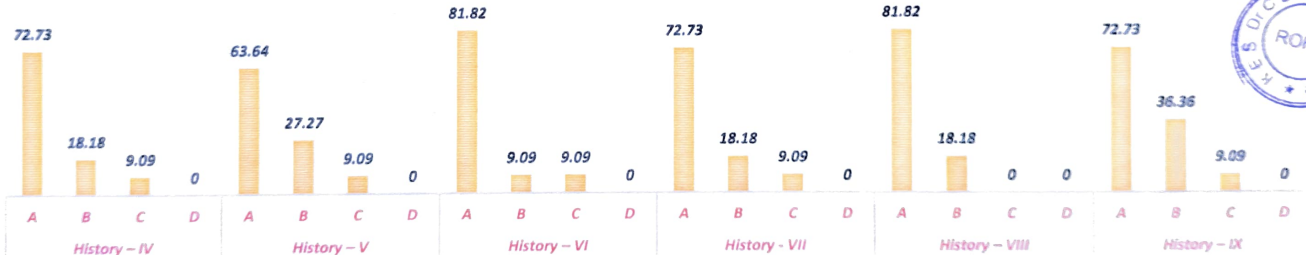

Konkan Education Society's
Dr. C. D. Deshmukh Commerce and Sau. K. G. Tamhane Arts College
Roha, Dist. Raigad – 402109

Students Feedback on Subjects Year 2020 – 21 Class: T.Y.B.A. History 6th Unit Respondents – 11

Subjects	History – IV				History – V				History – VI				History - VII				History – VIII				History – IX							
	A	B	C	D	A	B	C	D	A	B	C	D	A	B	C	D	A	B	C	D	A	B	C	D				
Grade	A	B	C	D	A	B	C	D	A	B	C	D	A	B	C	D	A	B	C	D	A	B	C	D	A	B	C	D
Number of Responses	8	2	1	0	7	3	1	0	9	1	1	0	8	2	1	0	9	2	0	0	8	4	1	0				
%	72.73	18.18	9.09	0.00	63.64	27.27	9.09	0.00	81.82	9.09	9.09	0.00	72.73	18.18	9.09	0.00	81.82	18.18	0.00	0.00	72.73	36.36	9.09	0.00				

T.Y.B.A History 6th Unit Dept. Students Feedback on Subjects Year 2020 - 21 In (%) Respondents – 11

A

Principal
K.E.S. Dr.C.D.Deshmukh
Comm. & Sau. K.G.T. Arts
College, Roha - Raigad.