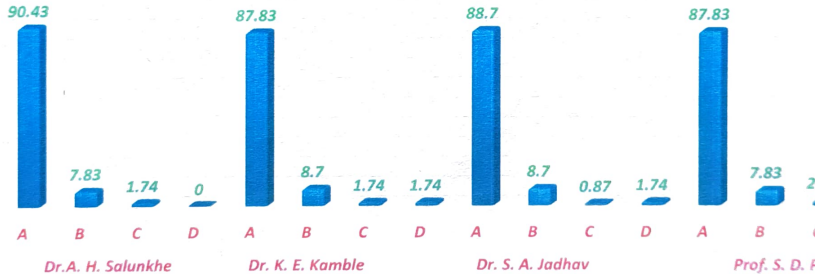

Konkan Education Society's
Dr. C. D. Deshmukh Commerce and Sau. K. G. Tamha
Roha, Dist. Raigad – 402109

Students Feedback on Teachers Year 2020 – 21 Class: F.Y.B.Com. Respondent

Subjects	Dr.A. H. Salunkhe				Dr. K. E. Kamble				Dr. S. A. Jadhav			
	A	B	C	D	A	B	C	D	A	B	C	D
Number of Response	104	9	2	0	101	10	2	2	102	10	1	2
%	90.43	7.83	1.74	0.00	87.83	8.70	1.74	1.74	88.70	8.70	0.87	1.74

FYBCom Students Feedback on Teachers Year 2020 - 21 in (%) Respondents – 115

A—
Principal
K.E.S. Dr.C.D.Deshmukh
Comm. & Sau. K.G.T. Arts
College, Roha - Raigad.