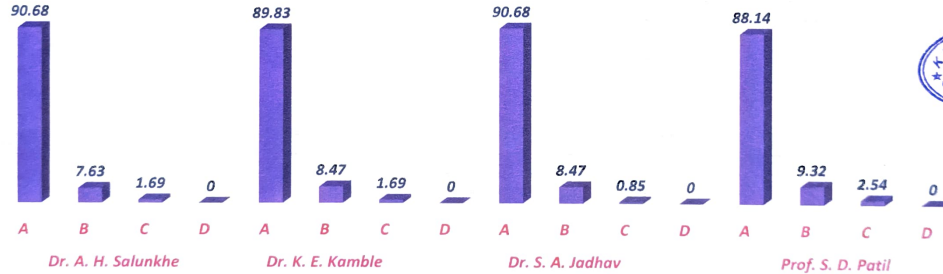

Konkan Education Society's
Dr. C. D. Deshmukh Commerce and Sau. K. G. Tamhane Arts College
Roha, Dist. Raigad – 402109

Students Feedback on Teachers Year 2020 – 21 Class: T.Y.B.Com. Respondents – 118

Subjects	Dr. A. H. Salunkhe				Dr. K. E. Kamble				Dr. S. A. Jadhav				Prof. S. D. Patil			
Grade	A	B	C	D	A	B	C	D	A	B	C	D	A	B	C	D
Number of Response	107	9	2	0	106	10	2	0	107	10	1	0	104	11	3	0
%	90.68	7.63	1.69	0.00	89.83	8.47	1.69	0.00	90.68	8.47	0.85	0.00	88.14	9.32	2.54	0.00

TYBCom Students Feedback on Teachers Year 2020 - 21 in (%) Respondents – 118

Principal
K.E.S. Dr.C.D.Deshmukh
Comm. & Sau. K.G.T. Arts
College, Roha - Raigad.