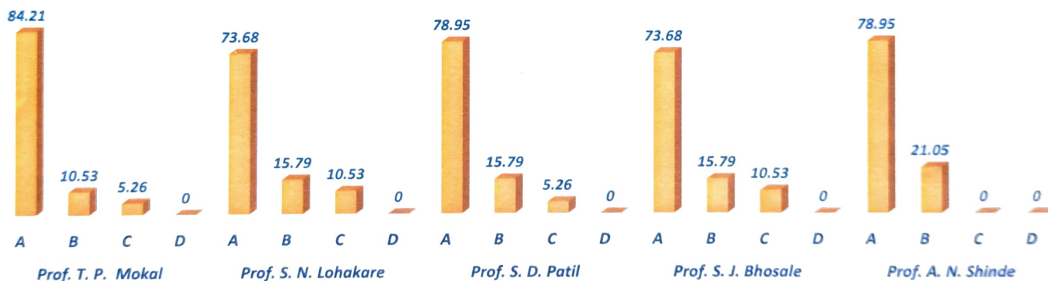

Konkana Education Society's
Dr. C. D. Deshmukh Commerce and Sau. K. G. Tamhane Arts College
Roha, Dist. Raigad – 402109

Students Feedback on Teachers Year 2020 – 21 Class: F.Y.B.A. Respondents – 27

Subjects	Prof. T. P. Mokal				Prof. S. N. Lohakare				Prof. S. D. Patil				Prof. S. J. Bhosale				Prof. A. N. Shinde			
Grade	A	B	C	D	A	B	C	D	A	B	C	D	A	B	C	D	A	B	C	D
Number of Responses	22	3	2	0	21	4	2	0	22	2	2	0	21	4	2	0	22	4	1	0
%	84.21	10.53	5.26	0.00	73.68	15.79	10.53	0.00	78.95	15.79	5.26	0.00	73.68	15.79	10.53	0.00	78.95	21.05	0.00	0.00

FYBA Students Feedback on Subjects Year 2020 - 21 In (%) Respondents – 27

A-
Principal
K.E.S. Dr.C.D.Deshmukh
Comm. & Sau. K.G.T. Arts
College, Roha - Raigad.