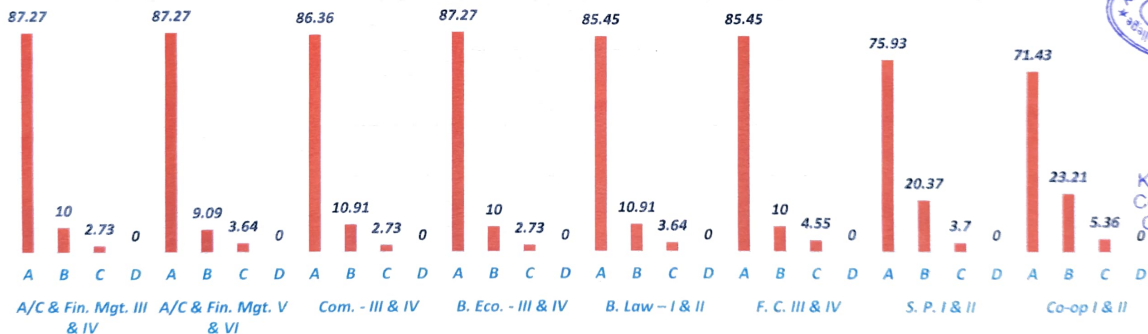

Konkan Education Society's
Dr. C. D. Deshmukh Commerce and Sau. K. G. Tamhane Arts College
Roha, Dist. Raigad – 402109

Students Feedback on Subjects Year 2020 – 21 Class: S.Y.B.Com. Respondents – 110

Subjects	A/C & Fin. Mgt. III & IV				A/C & Fin. Mgt. V & VI				Com. - III & IV				B. Eco. - III & IV			
	A	B	C	D	A	B	C	D	A	B	C	D	A	B	C	D
Number of Response	96	11	3	0	96	10	4	0	95	12	3	0	96	11	3	0
%	87.27	10.00	2.73	0.00	87.27	9.09	3.64	0.00	86.36	10.91	2.73	0.00	87.27	10.00	2.73	0.00

Subjects	B. Law – I & II				F. C. III & IV				S. P. I & II				Co-op I & II			
	A	B	C	D	A	B	C	D	A	B	C	D	A	B	C	D
Number of Response	94	12	4	0	94	11	5	0	41	11	2	0	40	13	3	0
%	85.45	10.91	3.64	0.00	85.45	10.00	4.55	0.00	75.93	20.37	3.70	0.00	71.43	23.21	5.36	0.00

SYBCom Students Feedback on Subjects Year 2020 - 21 in (%) Respondents – 110

A—
Principal
K.E.S. Dr.C.D.Deshmukh
Comm. & Sau. K.G.T. Arts
College, Roha - Raigad.