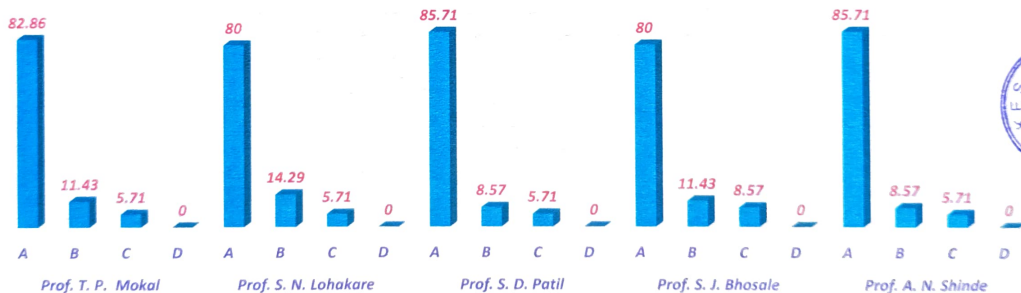

Konkan Education Society's
Dr. C. D. Deshmukh Commerce and Sau. K. G. Tamhane Arts College
Roha, Dist. Raigad – 402109

Students Feedback on Teachers Year 2020 – 21 Class: S.Y.B.A. Respondents – 35

Subjects	Prof. T. P. Mokal				Prof. S. N. Lohakare				Prof. S. D. Patil				Prof. S. J. Bhosale				Prof. A. N. Shinde			
	A	B	C	D	A	B	C	D	A	B	C	D	A	B	C	D	A	B	C	D
Number of Responses	29	4	2	0	28	5	2	0	30	3	2	0	28	4	3	0	30	3	2	0
%	82.86	11.43	5.71	0.00	80.00	14.29	5.71	0.00	85.71	8.57	5.71	0.00	80.00	11.43	8.57	0.00	85.71	8.57	5.71	0.00

SYBA Students Feedback on Teachers Year 2020 - 21 In (%) Respondents – 35

A-
Principal
K.E.S. Dr.C.D.Deshmukh
Comm. & Sau. K.G.T. Arts
College, Roha - Raigad.