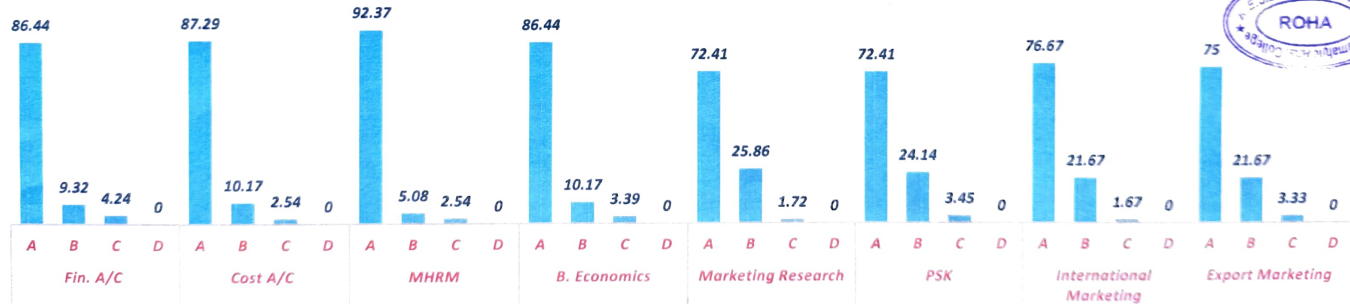

Konkan Education Society's
Dr. C. D. Deshmukh Commerce and Sau. K. G. Tamhane Arts College
Roha, Dist. Raigad – 402109

Students Feedback on Subjects Year 2020 – 21 Class: T.Y.B.Com. Respondents – 118

Subjects	Fin. A/C				Cost A/C				MHRM				B. Economics			
	A	B	C	D	A	B	C	D	A	B	C	D	A	B	C	D
Number of Response	102	11	5	0	103	12	3	0	109	6	3	0	102	12	4	0
%	86.44	9.32	4.24	0.00	87.29	10.17	2.54	0.00	92.37	5.08	2.54	0.00	86.44	10.17	3.39	0.00

Subjects	Marketing Research				PSK				International Marketing				Export Marketing			
	A	B	C	D	A	B	C	D	A	B	C	D	A	B	C	D
Number of Response	42	15	1	0	42	14	2	0	46	13	1	0	45	13	2	0
%	72.41	25.86	1.72	0.00	72.41	24.14	3.45	0.00	76.67	21.67	1.67	0.00	75.00	21.67	3.33	0.00

Tycom Students Feedback on Subjects Year 2020 - 21 In (%) Respondents - 118

Principal
K.E.S. Dr.C.D.Des
Comm. & Sau. K.G
College, Roha - Raigad