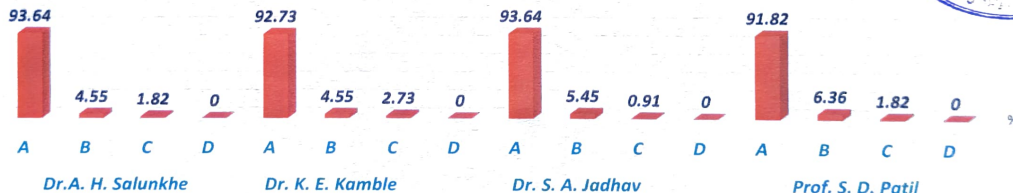

Konkan Education Society's
Dr. C. D. Deshmukh Commerce and Sau. K. G. Tamhane Arts College

Roha, Dist. Raigad – 402109

Students Feedback on Teachers Year 2020 – 21 Class: S.Y.B.Com. Respondents – 110

Subjects	Dr.A. H. Salunkhe				Dr. K. E. Kamble				Dr. S. A. Jadhav				Prof. S. D. Patil			
Grade	A	B	C	D	A	B	C	D	A	B	C	D	A	B	C	D
Number of Response	103	5	2	0	102	5	3	0	103	6	1	0	101	7	2	0
%	93.64	4.55	1.82	0.00	92.73	4.55	2.73	0.00	93.64	5.45	0.91	0.00	91.82	6.36	1.82	0.00

SYBCom Students Feedback on Teachers Year 2020 - 21 in (%) Respondents – 110

Principal
K.E.S. Dr.C.D.Deshmukh
Comm. & Sau. K.G.T. Arts
College, Roha - Raigad.