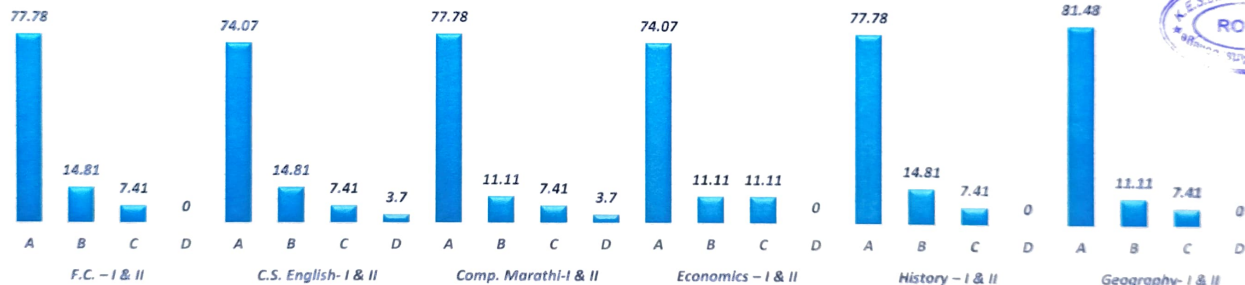

Konkan Education Society's
Dr. C. D. Deshmukh Commerce and Sau. K. G. Tamhane Arts College
Roha, Dist. Raigad – 402109

Students Feedback on Subjects Year 2020 – 21 Class: F.Y.B.A. Respondents – 27

Subjects	F.C. – I & II				C.S. English- I & II				Comp. Marathi-I & II				Economics – I & II				History – I & II				Geography- I & II							
	A	B	C	D	A	B	C	D	A	B	C	D	A	B	C	D	A	B	C	D	A	B	C	D				
Grade	A	B	C	D	A	B	C	D	A	B	C	D	A	B	C	D	A	B	C	D	A	B	C	D	A	B	C	D
Number of Responses	21	4	2	0	20	4	2	1	21	3	2	1	20	3	3	0	21	4	2	0	22	3	2	0				
%	77.78	14.81	7.41	0.00	74.07	14.81	7.41	3.70	77.78	11.11	7.41	3.70	74.07	11.11	11.11	0.00	77.78	14.81	7.41	0.00	81.48	11.11	7.41	0.00				

FYBA Students Feedback on Subjects Year 2020 - 21 In (%) Respondents – 27

A
Principal
K.E.S. Dr.C.D.Deshmukh
Comm. & Sau. K.G.T. Arts
College, Roha - Raigad.