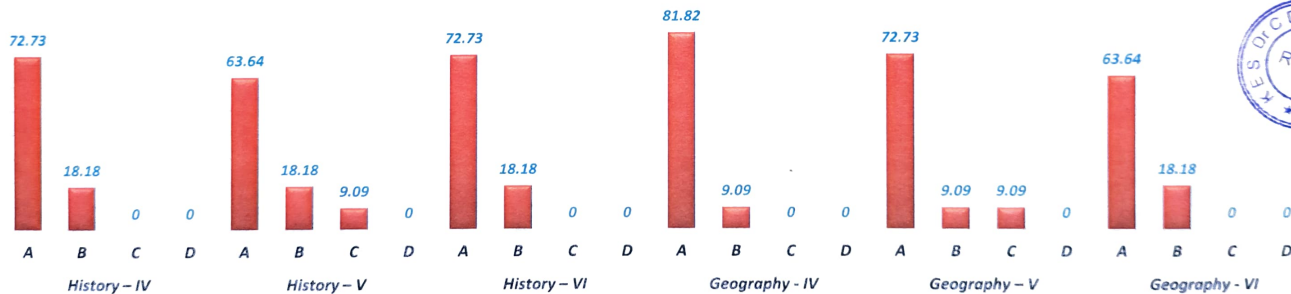

Konkan Education Society's
Dr. C. D. Deshmukh Commerce and Sau. K. G. Tamhane Arts College
Roha, Dist. Raigad – 402109

Students Feedback on Subjects Year 2020 – 21 Class: T.Y.B.A. History & Geography 3rd Unit Respondents – 10

Subjects	History – IV				History – V				History – VI				Geography - IV				Geography – V				Geography - VI			
	A	B	C	D	A	B	C	D	A	B	C	D	A	B	C	D	A	B	C	D	A	B	C	D
Grade																								
Number of Responses	8	2	0	0	7	2	1	0	8	2	0	0	9	1	0	0	8	1	1	0	7	2	0	0
%	72.73	18.18	0.00	0.00	63.64	18.18	9.09	0.00	72.73	18.18	0.00	0.00	81.82	9.09	0.00	0.00	72.73	9.09	9.09	0.00	63.64	18.18	0.00	0.00

TYBA History & Geography Dept Students Feedback on Subjects Year 2020 - 21 in (%) Respondents – 10

A

Principal
K.E.S. Dr.C.D.Deshmukh
Comm. & Sau. K.G.T. Arts
College, Roha - Raigad.