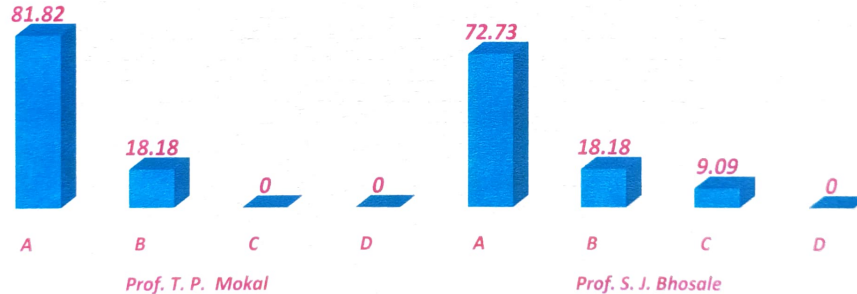

Konkan Education Society's
Dr. C. D. Deshmukh Commerce and Sau. K. G. Tamhane Arts College
Roha, Dist. Raigad – 402109

Students Feedback on Teachers Year 2020 – 21 Class: T.Y.B.A. History 6th Unit Respondents – 11

Subjects	Prof. T. P. Mokal				Prof. S. J. Bhosale			
	A	B	C	D	A	B	C	D
Grade								
Number of Responses	9	2	0	0	8	2	1	0
%	81.82	18.18	0.00	0.00	72.73	18.18	9.09	0.00

TYBA History 6th Unit Dept. Students Feedback on Teachers Year 2020 - 21 In (%) Respondents – 11

Principal
K.E.S. Dr.C.D.Deshmukh
Comm. & Sau. K.G.T.Arts
College, Roha - Raigad.