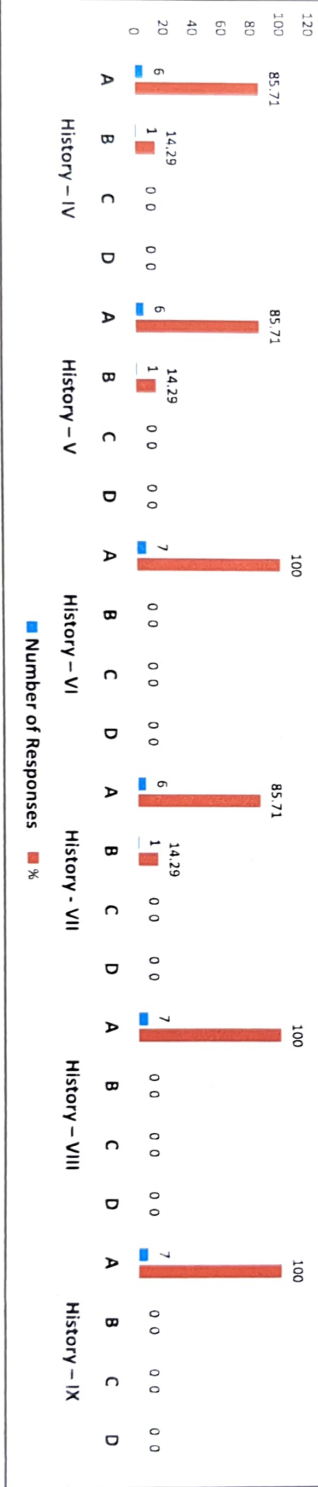

Konkan Education Society's
Dr. C. D. Deshmukh Commerce and Sau. K. G. Tamhane Arts College

Roha, Dist. Raigad – 402109

Students' Feedback on Subjects Year 2022 – 23 Class: T.Y.B.A. History 6 Units Respondents – 7

Subjects	History – IV				History – V				History – VI				History - VII				History – VIII				History – IX			
	A	B	C	D	A	B	C	D	A	B	C	D	A	B	C	D	A	B	C	D	A	B	C	D
Grade	6	1	0	0	6	1	0	0	7	0	0	0	6	1	0	0	7	0	0	7	0	0	0	0
Number of Responses	6	1	0	0	6	1	0	0	7	0	0	0	6	1	0	0	7	0	0	7	0	0	0	0
%	85.71	14.29	0	0	85.71	14.29	0	0	100	0	0	0	85.71	14.29	0	0	100	0	0	100	0	0	0	0

Students' Feedback - Subject-Wise 2022-23 [TYBA-History]

A-

Principal
K.E.S. Dr.C.D.Deshmukh
Comm. & Sau. K.G.T Arts
College, Roha - Raigad