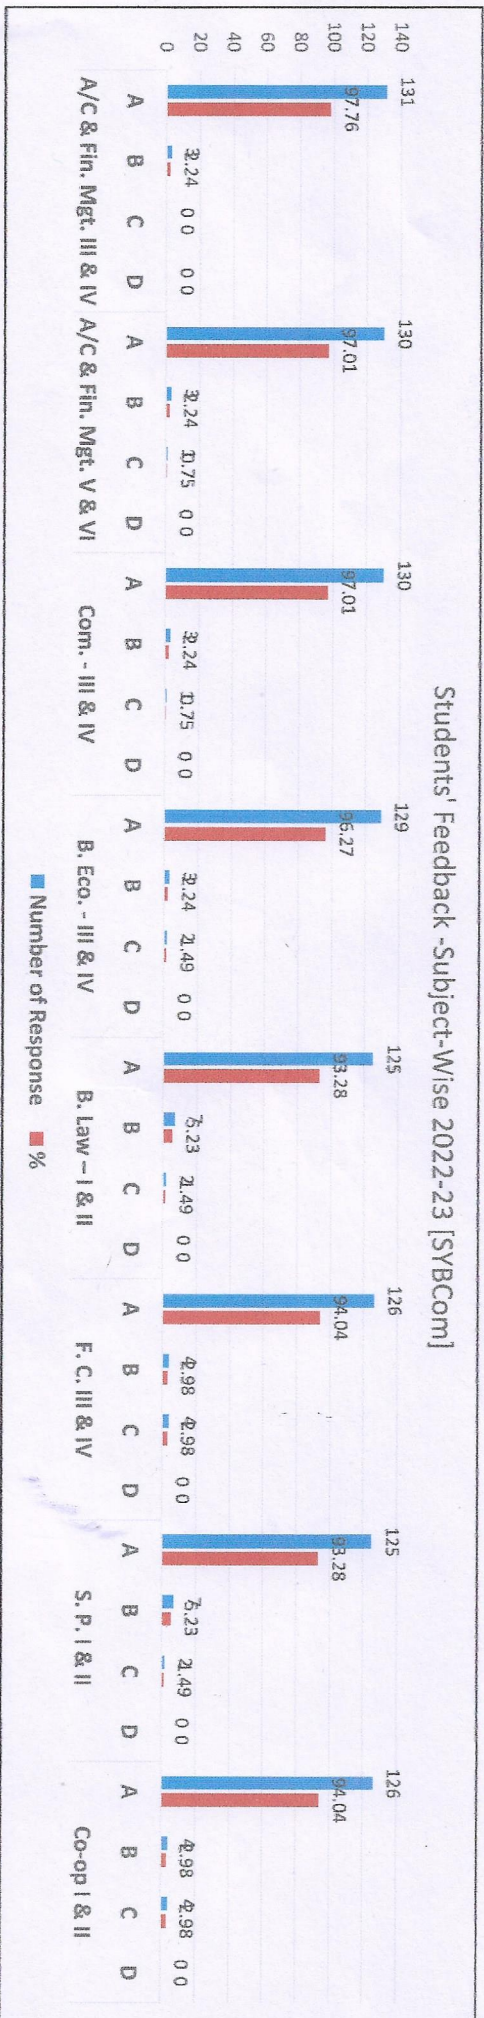

Konkna Education Society's
Dr. C. D. Deshmukh Commerce and Sau. K. G. Tamhane Arts College
Roha, Dist. Raigad – 402109

Students' Feedback on Subjects Year 2022 – 23 Class: S.Y.B.Com. Respondents – 134

Subjects	A/C & Fin. Mgt. III & IV				A/C & Fin. Mgt. V & VI				Comm. - III & IV				B. Eco. - III & IV				
	Grade	A	B	C	D	A	B	C	D	A	B	C	D	A	B	C	D
Number of Response	131	3	0	0	130	3	1	0	130	3	1	0	129	3	3	2	0
%	97.76	2.24	0	0	97.01	2.24	0.75	0	97.01	2.24	0.75	0	96.27	2.24	1.49	0	0

Subjects	B. Law - I & II				F. C. III & IV				S. P. I & II				Co-op I & II				
	Grade	A	B	C	D	A	B	C	D	A	B	C	D	A	B	C	D
Number of Response	125	7	2	0	126	4	4	0	125	7	2	0	126	4	4	0	0
%	93.28	5.23	1.49	0	94.04	2.98	2.98	0	93.28	5.23	1.49	0	94.04	2.98	2.98	0	0

Principal
K.E.S. Dr.C.D.Deshmukh
Comm. & Sau. K.G.T Arts
College, Roha - Raigad

A