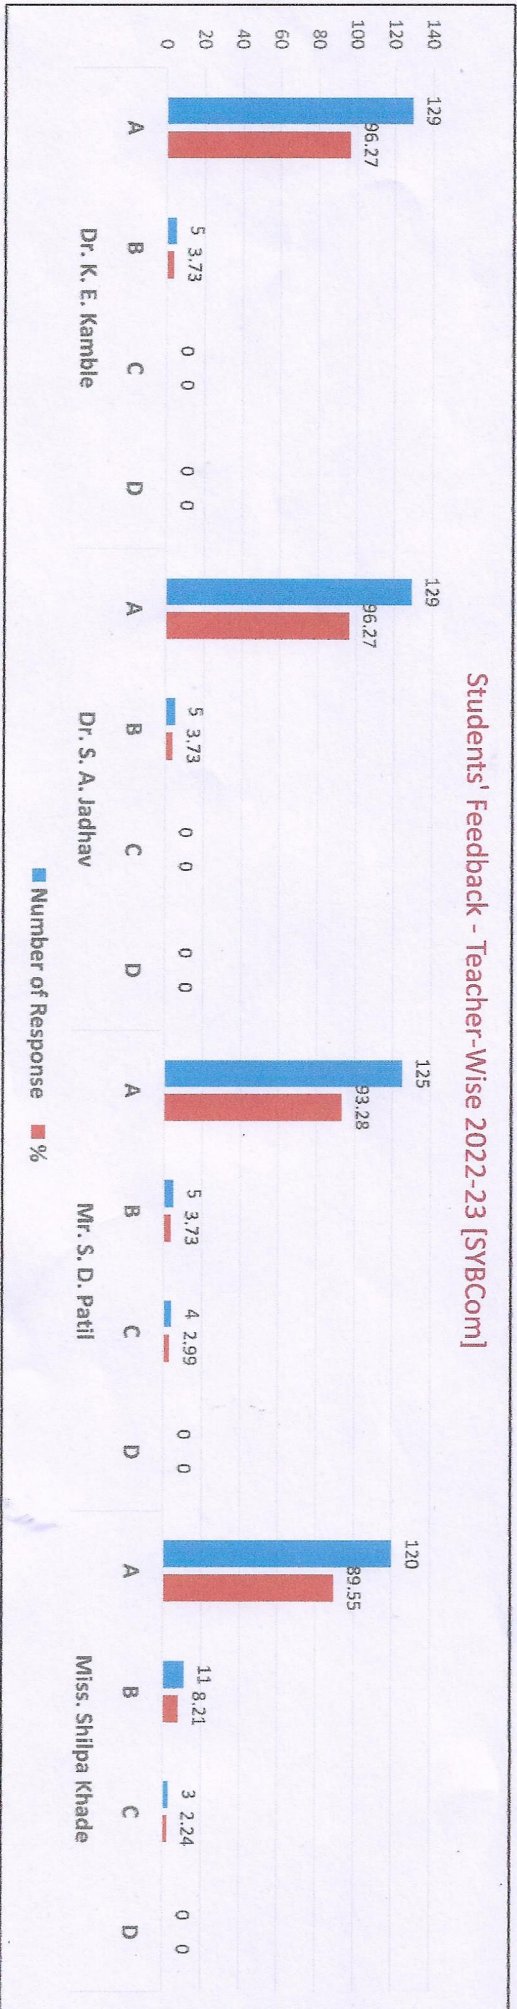

Konkani Education Society's
Dr. C. D. Deshmukh Commerce and Sau. K. G. Tamhane Arts College
Roha, Dist. Raigad – 402109

Students Feedback on Teachers Year 2022 – 23 Class: S.Y.B.Com. Respondents – 134

Subjects	Dr. K. E. Kamble				Dr. S. A. Jadhav				Mr. S. D. Patil				Miss. Shilpa Khade				
	Grade	A	B	C	D	A	B	C	D	A	B	C	D	A	B	C	D
Number of Response	129	5	0	0	129	5	0	0	125	5	4	0	0	120	11	3	0
%	96.27	3.73	0	0	96.27	3.73	0	0	93.28	3.73	2.99	0	0	89.55	8.21	2.24	0

Students' Feedback - Teacher-Wise 2022-23 [SYBCom]

Principal
K.E.S. Dr.C.D.Deshmukh
Comm. & Sau. K.G.T Arts
College, Roha - Raigad

A