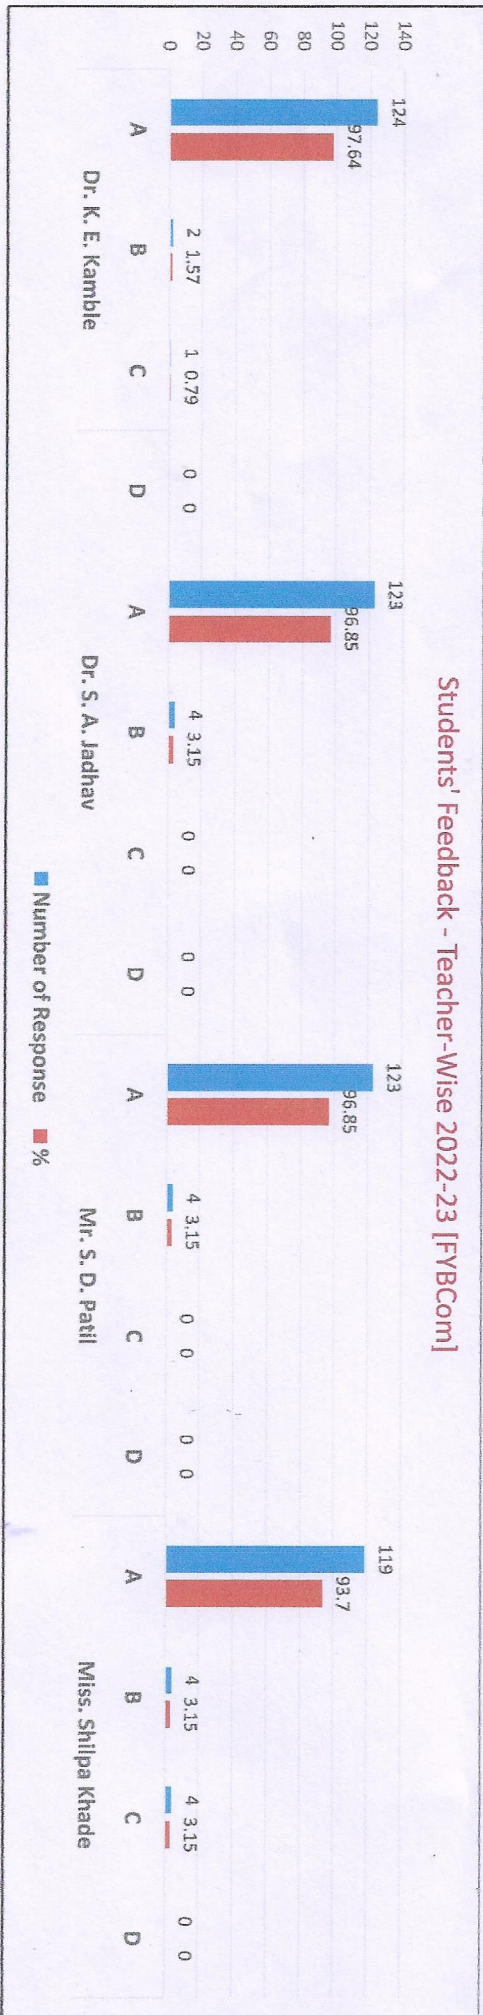

Konkani Education Society's
Dr. C. D. Deshmukh Commerce and Sau. K. G. Tamhane Arts College
Rooha, Dist. Raigad – 402109

Students Feedback on Teachers Year 2022 – 23 Class: F.Y.B.Com. Respondents – 127

Subjects	Dr. K. E. Kamble				Dr. S. A. Jadhav				Mr. S. D. Patil				Miss. Shilpa Khade					
	Grade	A	B	C	D	A	B	C	D	A	B	C	D	A	B	C	D	
Number of Response	124	2	1	0	0	123	4	0	0	0	123	4	0	0	119	4	4	0
%	97.64	1.57	0.79	0	0	96.85	3.15	0	0	0	96.85	3.15	0	0	93.70	3.15	3.15	0

Students' Feedback - Teacher-Wise 2022-23 [FVBCom]

Principal
K.E.S. Dr.C.D.Deshmukh
Comm. & Sau. K.G.T. Arts
College, Rooha - Raigad

4