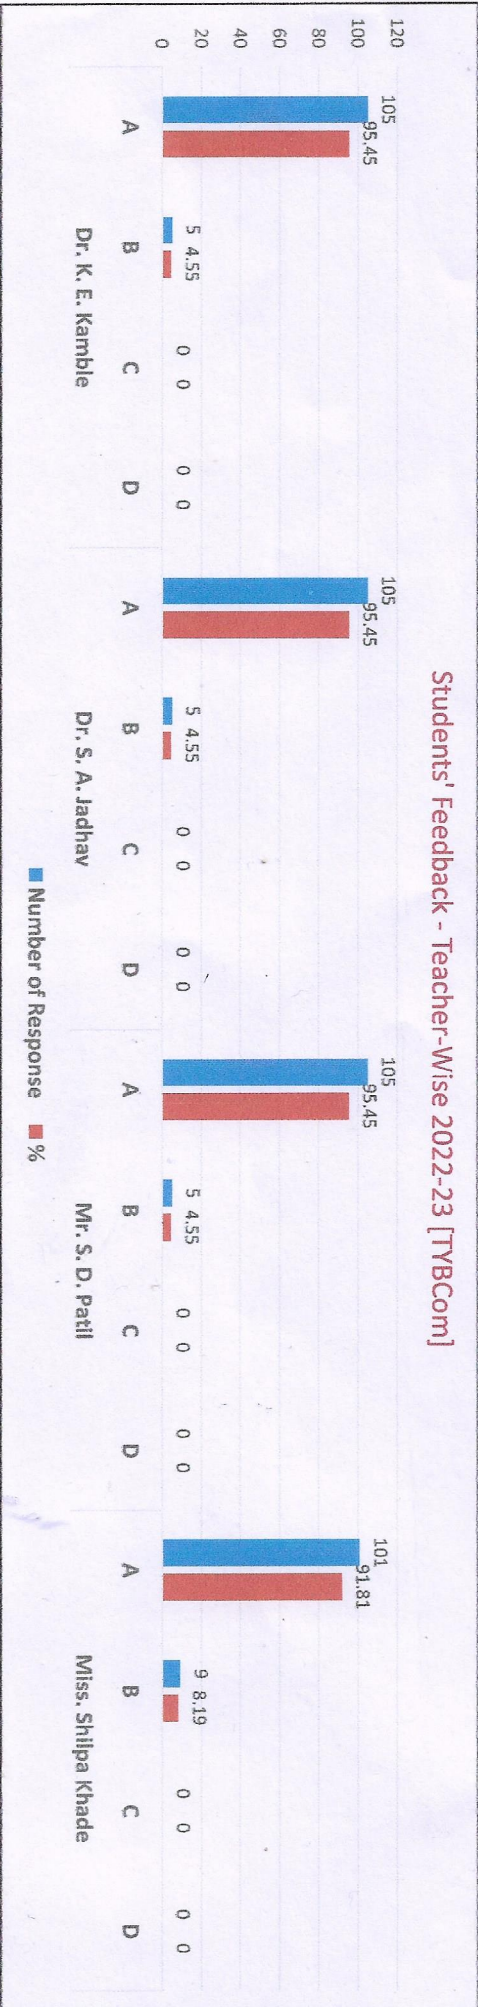

Konkan Education Society's
Dr. C. D. Deshmukh Commerce and Sau. K. G. Tamhane Arts College
Roha, Dist. Raigad – 402109

Students Feedback on Teachers Year 2022 – 23 Class: T.Y.B.Com. Respondents – 110

Subjects	Dr. K. E. Kamble				Dr. S. A. Jadhav				Mr. S. D. Patil				Miss. Shilpa Khade						
	Grade	A	B	C	D	A	B	C	D	A	B	C	D	A	B	C	D		
Number of Response	105	5	0	0	0	105	5	0	0	0	105	5	0	0	0	101	9	0	0
%	95.45	4.55	0	0	0	95.45	4.55	0	0	0	95.45	4.55	0	0	0	91.81	8.19	0	0

Students' Feedback - Teacher-Wise 2022-23 [TVBCom]

Principal
K.E.S. Dr.C.D.Deshmukh
Comm. & Sau. K.G.T Arts
College, Roha - Raigad