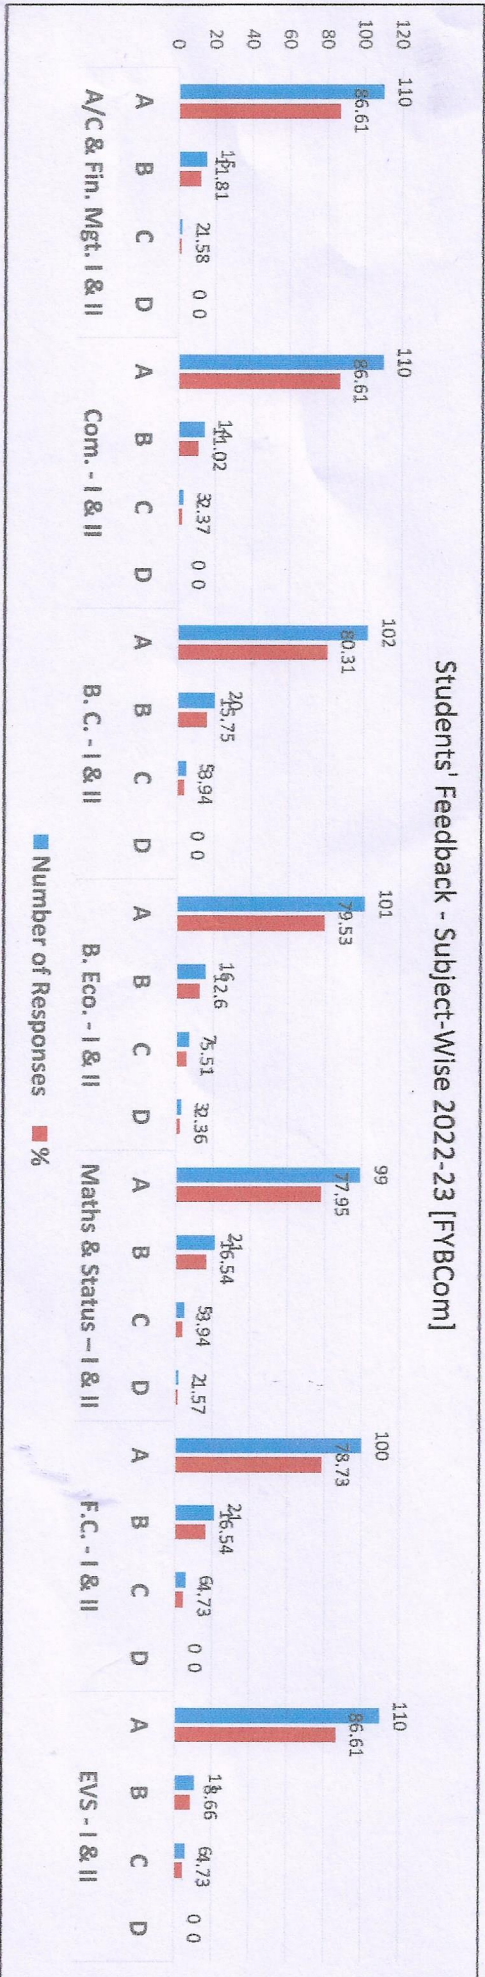

Konkan Education Society's
Dr. C. D. Deshmukh Commerce and Sau. K. G. Tamhane Arts College
Roha, Dist. Raigad – 402109

Students Feedback on Subjects Year 2022 – 23 Class: F.Y.B.Com. Respondents – 127

Subjects	A/C & Fin. Mgt. I & II				Com. - I & II				B. C. - I & II				B. Eco. - I & II				
	Grade	A	B	C	D	A	B	C	D	A	B	C	D	A	B	C	D
Number of Responses	110	15	2	0	110	14	3	0	102	20	5	0	101	16	7	3	
%	86.61	11.81	1.58	0	86.61	11.02	2.37	0	80.31	15.75	3.94	0	79.53	12.60	5.51	2.36	

Subjects	Maths & Status – I & II				F.C. - I & II				EVS - I & II				
	Grade	A	B	C	D	A	B	C	D	A	B	C	D
Number of Responses	99	21	5	2	100	21	6	0	110	11	6	0	0
%	77.95	16.54	3.94	1.57	78.73	16.54	4.73	0	86.61	8.66	4.73	0	0

Students' Feedback - Subject-Wise 2022-23 [FYBCom]

A

Principal
K.E.S. Dr.C.D.Deshmukh
Comm. & Sau. K.G.T Arts
College, Roha - Raigad