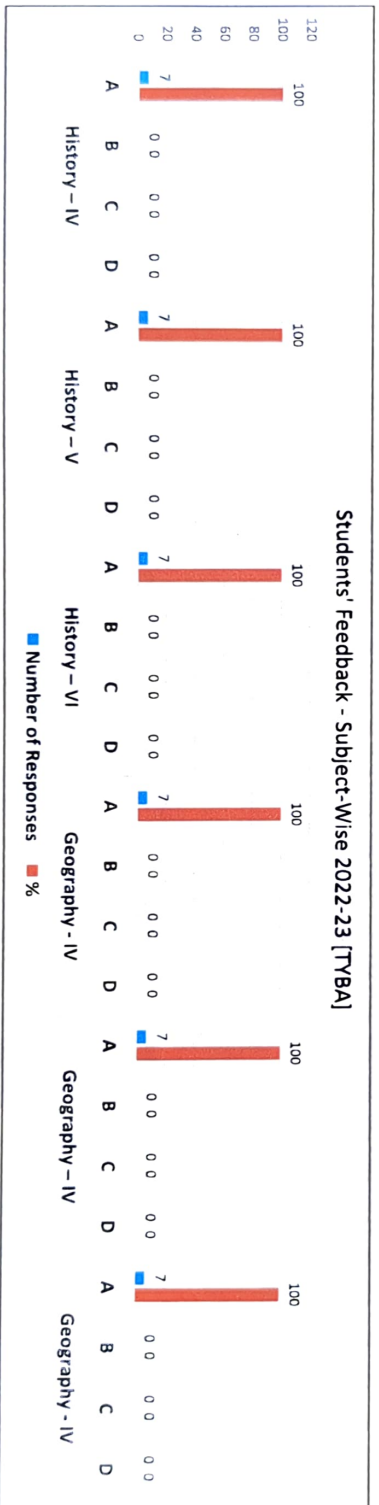

Konkan Education Society's
Dr. C. D. Deshmukh Commerce and Sau. K. G. Tamhane Arts College
Roha, Dist. Raigad – 402109

Students Feedback on Subjects Year 2022 – 23 Class: T.Y.B.A. History & Geography 3 Units Respondents – 07

Subjects	History – IV			History – V			History – VI			Geography - IV			Geography – IV			Geography - IV				
	A	B	C	D	A	B	C	D	A	B	C	D	A	B	C	D	A	B	C	D
Grade	A	B	C	D	A	B	C	D	A	B	C	D	A	B	C	D	A	B	C	D
Number of Responses	7	0	0	0	7	0	0	0	7	0	0	0	7	0	0	0	7	0	0	0
%	100	0	0	0	100	0	0	0	100	0	0	0	100	0	0	0	100	0	0	0

Principal
K.E.S. Dr.C.D.Deshmukh
Comm. & Sau. K.G.T Arts
College, Roha - Raigad

A