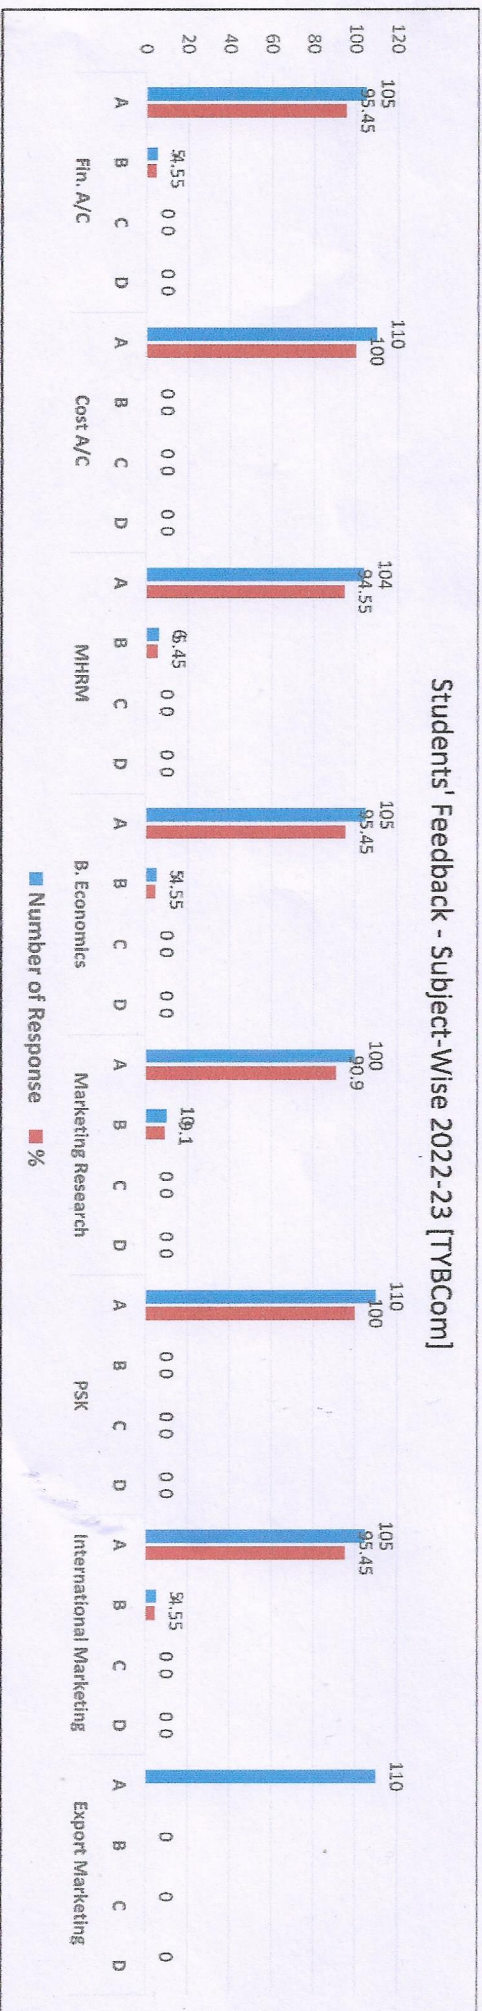

Konkan Education Society's
Dr. C. D. Deshmukh Commerce and Sau. K. G. Tamhane Arts College
Roha, Dist. Raigad – 402109

Students Feedback on Subjects Year 2022 – 23 Class: T.Y.B.Com. Respondents – 110

Subjects	Fin. A/C				Cost A/C				MHRM				B. Economics			
	A	B	C	D	A	B	C	D	A	B	C	D	A	B	C	D
Grade	A	B	C	D	A	B	C	D	A	B	C	D	A	B	C	D
Number of Response	105	5	0	0	110	0	0	0	104	6	0	0	105	5	0	0
%	95.45	4.55	0	0	100	0	0	0	94.55	5.45	0	0	95.45	4.55	0	0

Subjects	Marketing Research				PSK				International Marketing				Export Marketing			
	A	B	C	D	A	B	C	D	A	B	C	D	A	B	C	D
Grade	A	B	C	D	A	B	C	D	A	B	C	D	A	B	C	D
Number of Response	100	10	0	0	110	0	0	0	105	5	0	0	110	0	0	0
%	90.90	9.10	0	0	100	0	0	0	95.45	4.55	0	0				

Students' Feedback - Subject-Wise 2022-23 [TVBCom]

Principal
K.E.S. Dr. C.D. Deshmukh
Comm. & Sau. K.G.T Arts
College, Roha - Raigad