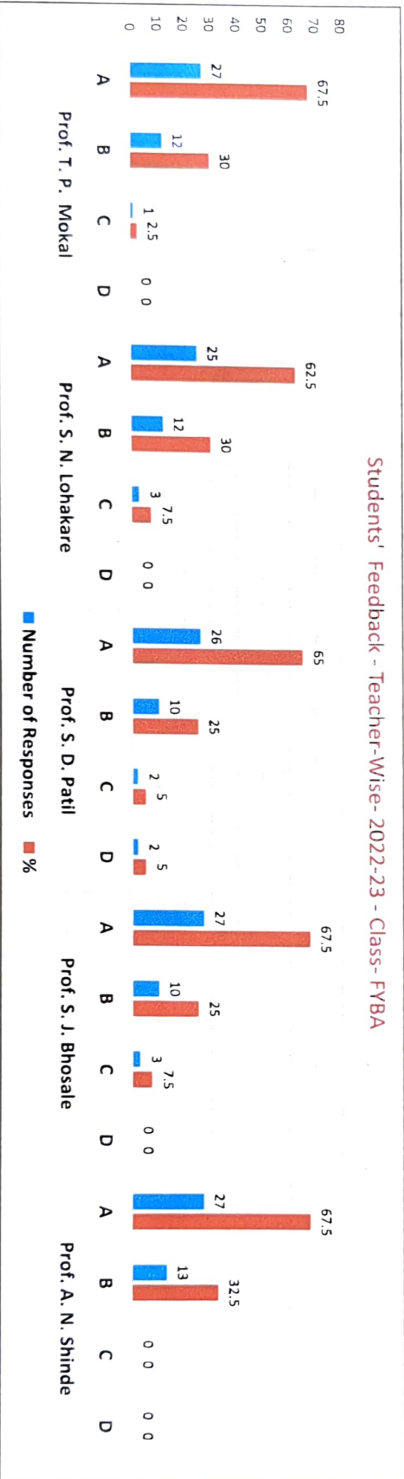

Konkan Education Society's
Dr. C. D. Deshmukh Commerce and Sau. K. G. Tamhane Arts College
Roha, Dist. Raigad – 402109

Students' Feedback on Teachers Year 2022 – 23 Class: F.Y.B.A. Respondents – 40 [Teacher-Wise]

Subjects	Mr. T. P. Mokhal				Mr. S. N. Lohakare				Mr. S. D. Patil				Smt. S. J. Bhosale				Dr. A. N. Shinde				
	Grade	A	B	C	D	A	B	C	D	A	B	C	D	A	B	C	D	A	B	C	D
Number of Responses	27	12	1	0	25	12	3	0	26	10	2	2	2	27	10	3	0	27	13	0	0
%	67.50	30	2.50	0	62.50	30	7.5	0	65	25	5	5	5	67.50	25	7.50	0	67.50	32.50	0	0

Students' Feedback - Teacher-Wise- 2022-23 - Class- FYBA

A

Principal
K.E.S. Dr.C.D.Deshmukh
Comm. & Sau. K.G.T Arts
College, Roha - Raigad